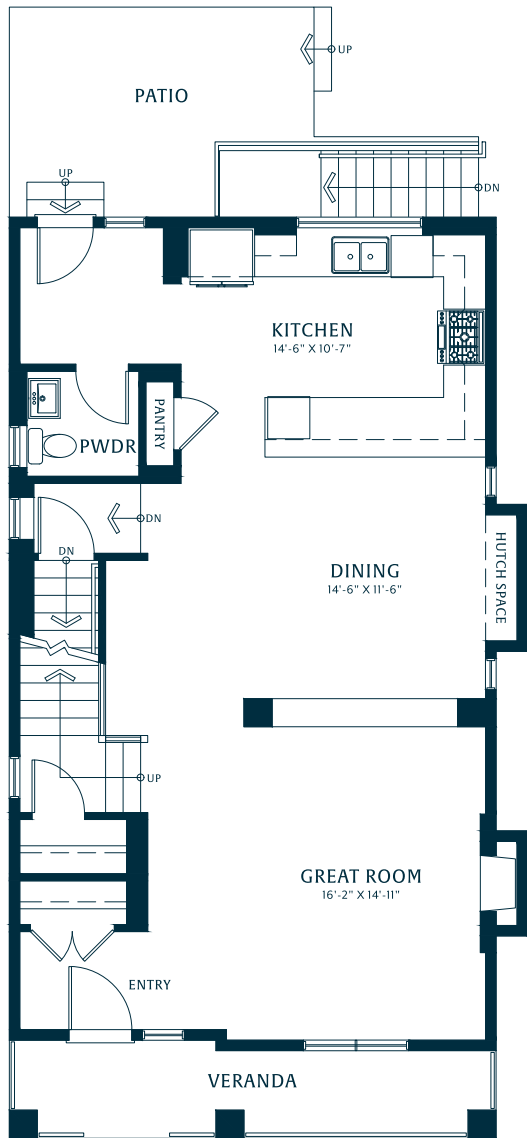

PARKDALE

BRIGHTON NORTH
WILLOUGHBY

FOX RIDGE
HOMES
A QUALICO Company

HELPING BUILD
BETTER CITIES™

3-5 BEDROOMS, 2.5-3.5 BATHROOMS
2,685 SF (APPROX)

MAIN
932 SF

UPPER
839 SF

OPTIONAL
FINISHED
BASEMENT

OPTIONAL
SECONDARY
SUITE