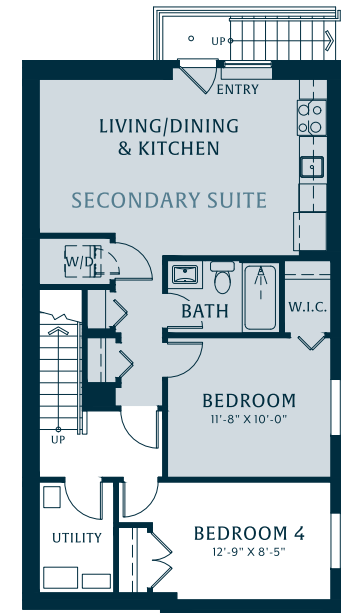

PARKDALE

BRIGHTON NORTH
WILLOUGHBY

FOX RIDGE
HOMES
A QUALICO Company

HELPING BUILD
BETTER CITIES™

3-5 BEDROOMS, 2.5-3.5 BATHROOMS
2,685 SF (APPROX)

MAIN
932 SF

UPPER
839 SF

OPTIONAL
FINISHED
BASEMENT

OPTIONAL
SECONDARY
SUITE