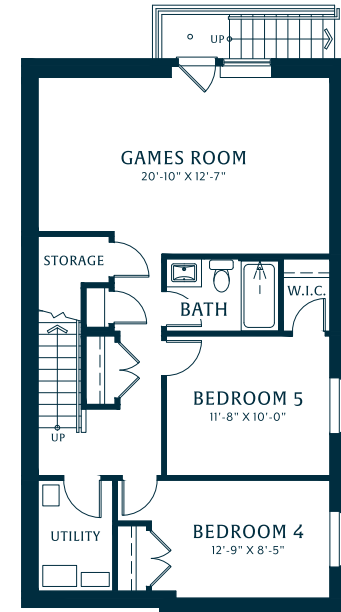

PARKDALE

BRIGHTON NORTH
WILLOUGHBY

FOX RIDGE
HOMES
A QUALICO Company

HELPING BUILD
BETTER CITIES™

3-5 BEDROOMS, 2.5-3.5 BATHROOMS
2,685 SF (APPROX)

MAIN
932 SF

UPPER
839 SF

OPTIONAL
FINISHED
BASEMENT

OPTIONAL
SECONDARY
SUITE