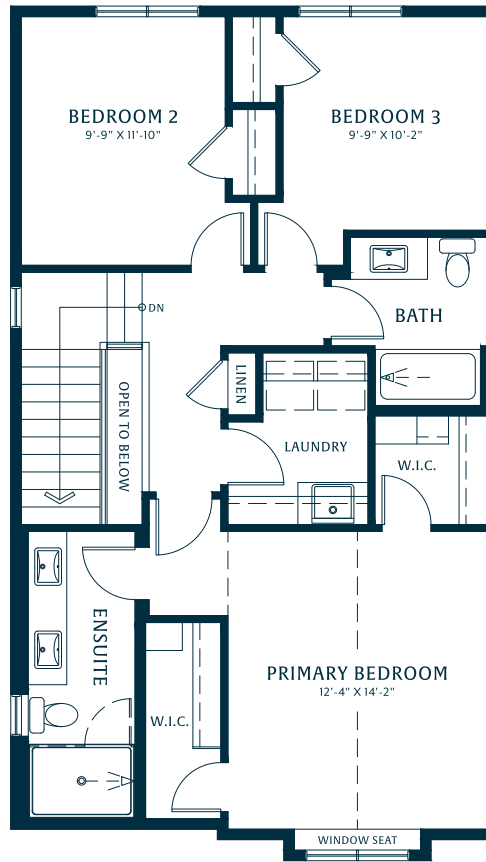

PARKDALE

BRIGHTON NORTH
WILLOUGHBY

FOX RIDGE
HOMES
A QUALICO Company

HELPING BUILD
BETTER CITIES™

3-5 BEDROOMS, 2.5-3.5 BATHROOMS
2,685 SF (APPROX)

MAIN
932 SF

UPPER
839 SF

OPTIONAL
FINISHED
BASEMENT

OPTIONAL
SECONDARY
SUITE