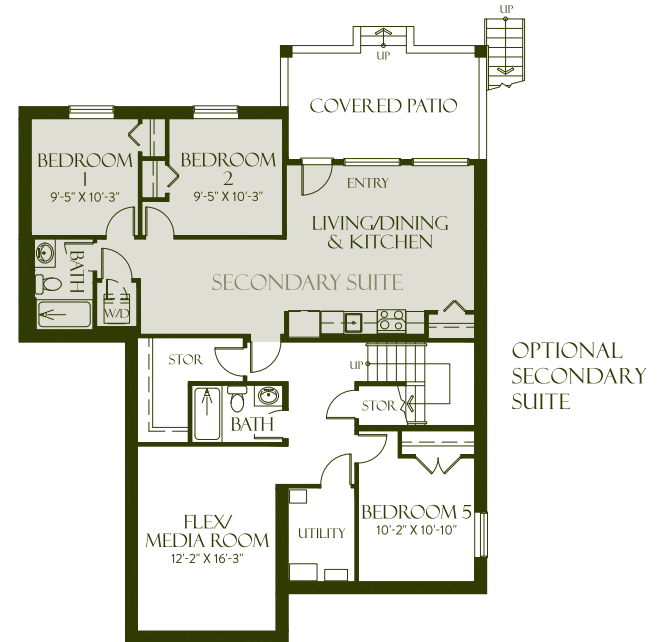

ARIANA

BROOKSWOOD
ESTATES

 **FOX RIDGE**
HOMES
A QUALICO Company

**HELPING BUILD
BETTER CITIES™**

ARIANA

4-7 BEDS, 3.5-5.5 BATHS
4,566 SF

FEATURES MAY VARY FROM HOME TO HOME DEPENDING ON FLOOR PLANS AND LOCATION. BUILDER RESERVES THE RIGHT TO MODIFY PLANS, SPECIFICATIONS, FEATURES AND PRICES. ACTUAL FLOOR PLANS AND SQUARE FOOTAGE MAY VARY SLIGHTLY. ALL SIZES AND DIMENSIONS ARE APPROXIMATE, SOME MINOR CHANGES MAY OCCUR. RENDERING IS ARTISTIC REPRESENTATION ONLY. E.&O.E.