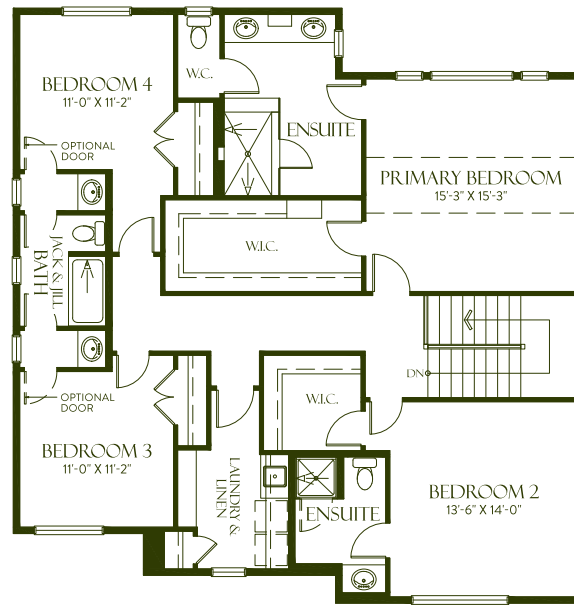

ARIANA

BROOKSWOOD
ESTATES

 **FOX RIDGE**
HOMES
A QUALICO Company

**HELPING BUILD
BETTER CITIES™**

ARIANA

4-7 BEDS, 3.5-5.5 BATHS
4,566 SF

FEATURES MAY VARY FROM HOME TO HOME DEPENDING ON FLOOR PLANS AND LOCATION. BUILDER RESERVES THE RIGHT TO MODIFY PLANS, SPECIFICATIONS, FEATURES AND PRICES. ACTUAL FLOOR PLANS AND SQUARE FOOTAGE MAY VARY SLIGHTLY. ALL SIZES AND DIMENSIONS ARE APPROXIMATE, SOME MINOR CHANGES MAY OCCUR. RENDERING IS ARTISTIC REPRESENTATION ONLY. E.&O.E.