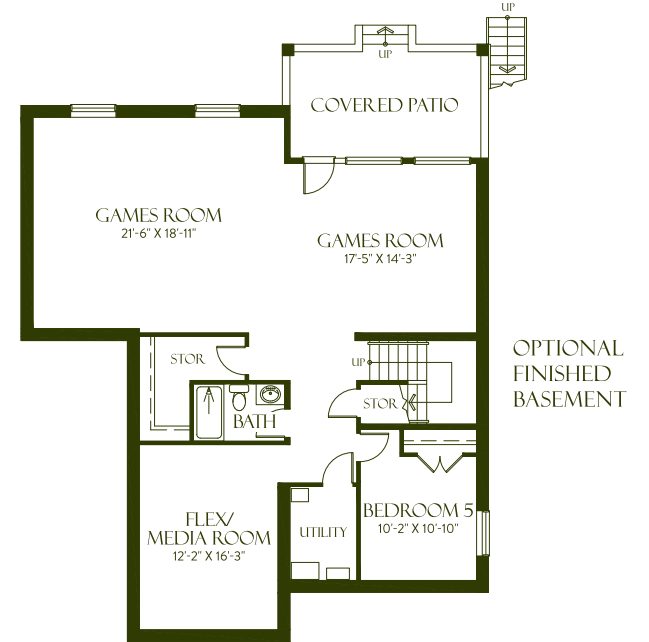

ARIANA

BROOKSWOOD
ESTATES

 **FOX RIDGE**
HOMES
A QUALICO Company

**HELPING BUILD
BETTER CITIES™**

ARIANA

4-7 BEDS, 3.5-5.5 BATHS
4,566 SF

FEATURES MAY VARY FROM HOME TO HOME DEPENDING ON FLOOR PLANS AND LOCATION. BUILDER RESERVES THE RIGHT TO MODIFY PLANS, SPECIFICATIONS, FEATURES AND PRICES. ACTUAL FLOOR PLANS AND SQUARE FOOTAGE MAY VARY SLIGHTLY. ALL SIZES AND DIMENSIONS ARE APPROXIMATE, SOME MINOR CHANGES MAY OCCUR. RENDERING IS ARTISTIC REPRESENTATION ONLY. E.&O.E.