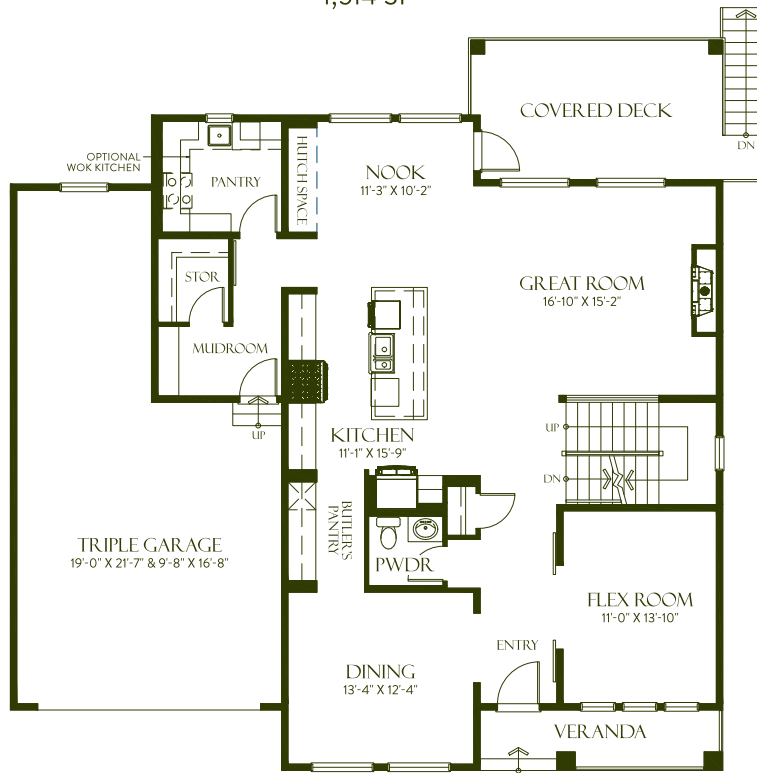

ARIANA

BROOKSWOOD
ESTATES

 **FOX RIDGE**
HOMES
A QUALICO Company

**HELPING BUILD
BETTER CITIES™**

ARIANA

4-7 BEDS, 3.5-5.5 BATHS
4,566 SF

FEATURES MAY VARY FROM HOME TO HOME DEPENDING ON FLOOR PLANS AND LOCATION. BUILDER RESERVES THE RIGHT TO MODIFY PLANS, SPECIFICATIONS, FEATURES AND PRICES. ACTUAL FLOOR PLANS AND SQUARE FOOTAGE MAY VARY SLIGHTLY. ALL SIZES AND DIMENSIONS ARE APPROXIMATE, SOME MINOR CHANGES MAY OCCUR. RENDERING IS ARTISTIC REPRESENTATION ONLY. E.&O.E.